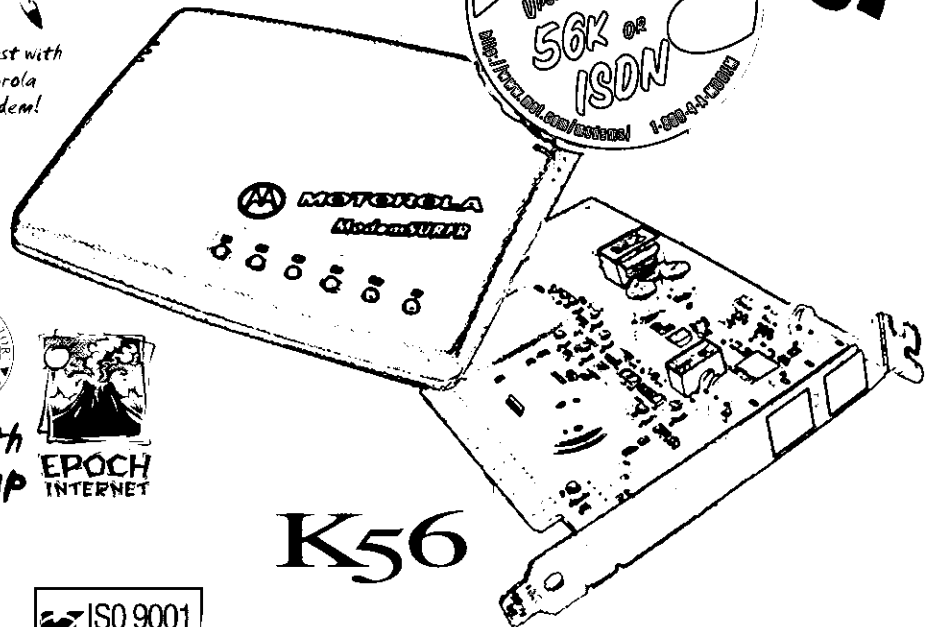

MOTOROLA

M O D E M S

Works with
Windows 3.1X, Windows 95
and Windows NT

ModemSURFR™ 56K

Data/Fax Modem

Now you can download Internet files at up to 56kbps!

The new Motorola ModemSURFR 56 data/fax modem—available as a desktop model or as an internal ISA card for personal computers—has been optimized for blazing speed when downloading from the Internet.

PLUS!

The new ModemSURFR is now ideal for all your other data communications applications, such as E-mail, remote LAN access, telecommuting—or any application that requires fast, **reliable** transmissions. With patented Motorola technology, the new ModemSURFR is fully backwards-compatible with lower speed modems and will automatically connect at the highest analog speed (33.6, 28.8, 14.4 . . .) supported by the modem at the other end, regardless of brand.

Tired of waiting for files to download from the Internet? Now you can do something about it!

FREE INCLUDED

With sign-up EPOCH INTERNET

The Motorola commitment to quality—providing the best products and service to the customer—is shown by the awards received by Motorola and Motorola modems.

Order No.
Desktop 6209547000010
Internal 6209546600010

Motorola Modem Awards

SURFR Series